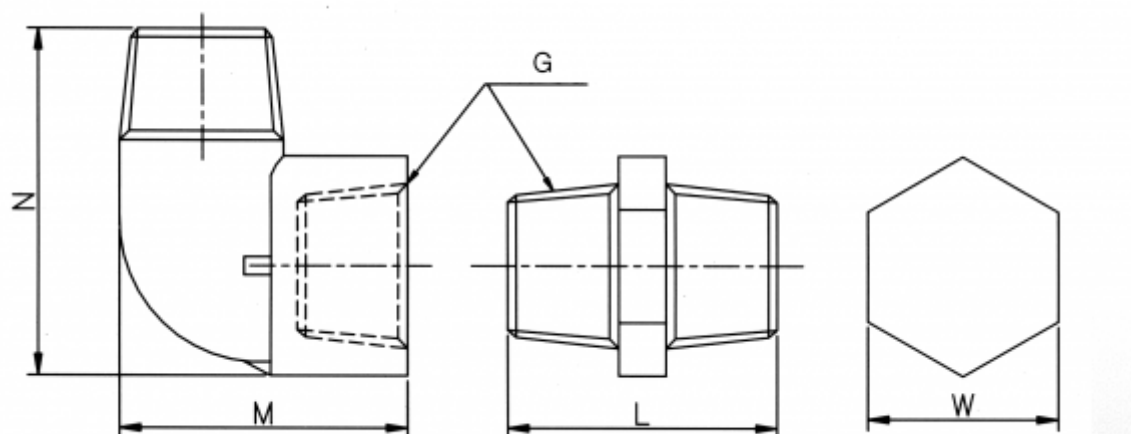

Article number: 275927290025

Description: Bend BC-25 2 1/2", NB 2 parts
KB-7..., 8..

Measures

= 76

= 105

= 137

= 82

G (Thread) = PT-2 1/2"

Material = Cast iron

Model = KB-7...,KB-8...,KB-83...,KB-84...